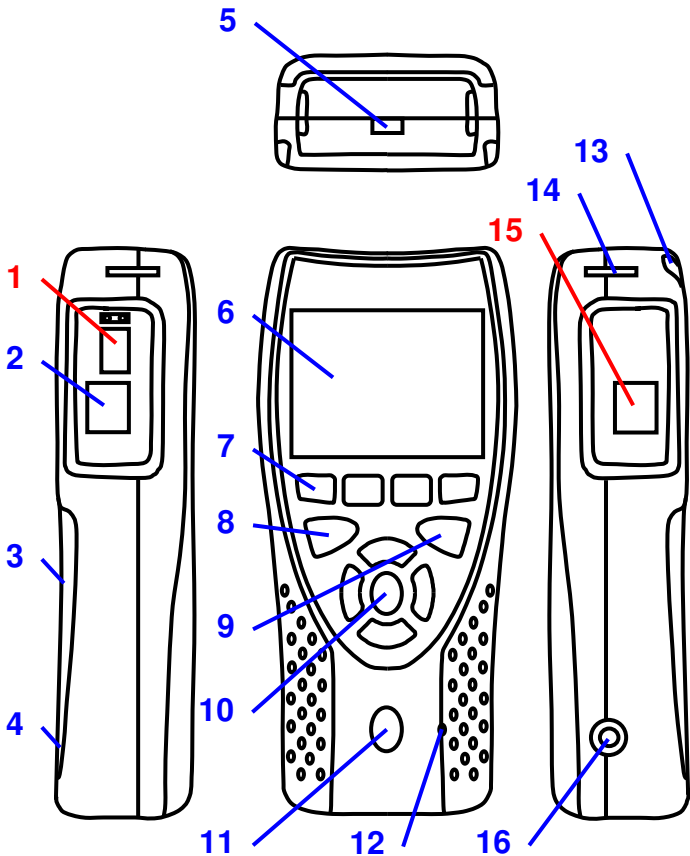

**IDEAL INDUSTRIES
NETWORKS**

LanXPLORER

*Quick Reference Guide
150809 issue 1*

© IDEAL INDUSTRIES Ltd 2011
+44 (0) 1925 444446
UKSales@idealnwd.com

www.lanexplorer.co.uk

- LanXPLOER PRO only

- 1 Slot for SFP module
- 2 Primary RJ45 port
- 3 Battery compartment (behind kickstand)
- 4 Reset button (inside battery compartment)
- 5 USB port
- 6 LCD colour screen
- 7 Function keys F1 to F4
- 8 Autotest button
- 9 Escape button
- 10 Cursor and ENTER keys
- 11 ON/OFF button
- 12 Charger LED*
- 13 Stylus
- 14 Slots for hanging strap
- 15 Secondary RJ45 port
- 16 12volt DC-Jack

- AA Cells can not be charged internally !
- Use the RESET button to reset the tester !
- Do not remove the battery to reset !

*Charger LED	Status
Green	Battery is charging
Off (with charger connected)	Battery is charged
Green Flashing	Battery is not being charged
Red Flashing	Battery can not be charged – temperature is too high