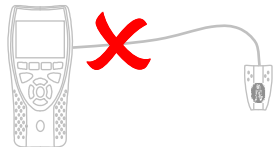

Cable Testing