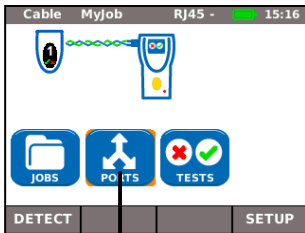

Cable Testing