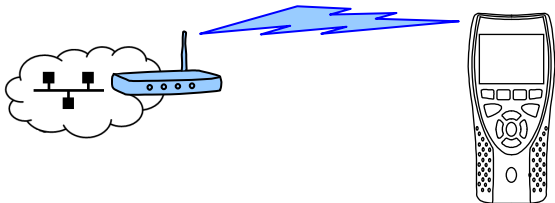

Info PASSED

RUN SAVE SETUP

T-Route MyJob Opt - 01:22

Target

Max Hops

Timeout (s)

Type

APPLY

Network Testing over WiFi (PRO and PLUS only)

WiFi MyJob WiFi 48 00:52

ieuwireless

IP:172.20.20.80

JOBS PORTS TESTS STATS

SCAN CONFIG

RUN

RUN