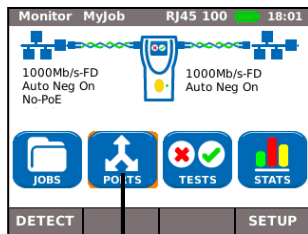

Four Ways to Navigate

A

B

Touch Screen (PRO only)

C

D

Escape – Return to previous screen

ENTER – Accept selection

Cable Testing

Network Testing over Copper

In-Line Testing over Copper (PRO only)

Network Testing over Fibre (PRO only)

Optical MyJob Opt 1000 01:07

Opt 1000Mb/s

IP:192.168.82.77

JOBS PORTS TESTS STATS