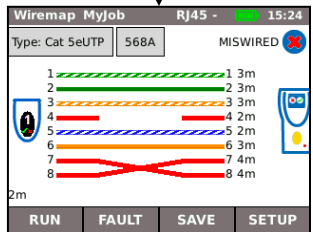

Four Ways to Navigate

A

B

Touch Screen (PRO only)

C

D

Escape – Return to previous screen

ENTER – Accept selection

Cable Testing

Network Testing over Copper

In-Line Testing over Copper (PRO only)

Network Testing over Fibre (PRO only)

Optical MyJob Opt 1000 01:07

Opt 1000Mb/s

IP:192.168.82.77

JOBS PORTS TESTS STATS

DETECT SETUP

RUN

T-Route MyJob Opt 1000 00:54

Target 193.254.188.125

	Hop	T1 ms	T2 ms	T3 ms	
11	217.71.99.138	27.4	27.6	27.6	
12	81.92.174.2	27.9	27.8	27.7	
13	193.254.191.33	30.2	30.2	30.1	
14	193.254.191.11	29.9	30.0	30.0	
15	193.254.188.125	30.0	30.4	30.0	