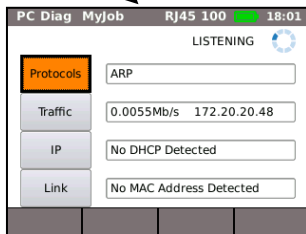

Four Ways to Navigate

A

B

Touch Screen (PRO only)

C

D

Escape – Return to previous screen

ENTER – Accept selection

Cable Testing

Network Testing over Copper

In-Line Testing over Copper (PRO only)

Network Testing over Fibre (PRO only)

Optical MyJob Opt 1000 01:07

Opt 1000Mb/s

IP:192.168.82.77

JOBS PORTS TESTS STATS