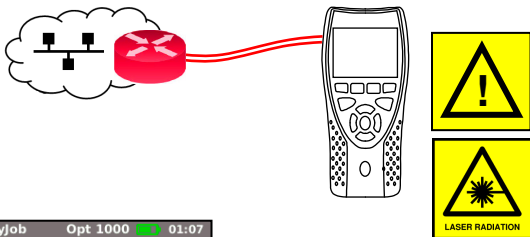

Cable Testing

Network Testing over Copper

In-Line Testing over Copper (PRO only)

Network Testing over Fibre (PRO only)

Optical MyJob Opt 1000 01:07

Opt 1000Mb/s

IP:192.168.82.77

JOBS PORTS TESTS STATS