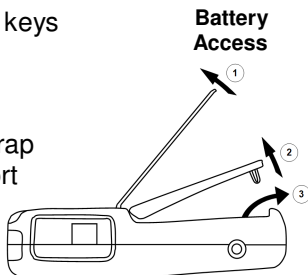

**IDEAL INDUSTRIES
NETWORKS**

LanXPLORER

*Quick Reference Guide
150809 issue 1*

© IDEAL INDUSTRIES Ltd 2011
+44 (0) 1925 444446
UKSales@idealnwd.com

www.lanexplorer.co.uk

- LanXPLOER PRO only

- 1 Slot for SFP module
- 2 Primary RJ45 port
- 3 Battery compartment (behind kickstand)
- 4 Reset button (inside battery compartment)
- 5 USB port
- 6 LCD colour screen
- 7 Function keys F1 to F4
- 8 Autotest button
- 9 Escape button
- 10 Cursor and ENTER keys
- 11 ON/OFF button
- 12 Charger LED*
- 13 Stylus
- 14 Slots for hanging strap
- 15 Secondary RJ45 port
- 16 12volt DC-Jack

- AA Cells can not be charged internally !
- Use the RESET button to reset the tester !
- Do not remove the battery to reset !

*Charger LED	Status
Green	Battery is charging
Off (with charger connected)	Battery is charged
Green Flashing	Battery is not being charged
Red Flashing	Battery can not be charged – temperature is too high