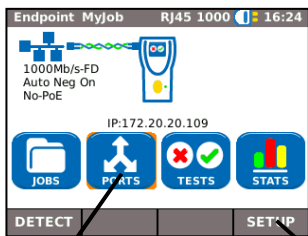

Cable Testing

Network Testing over Copper

In-Line Testing over Copper (PRO only)

Network Testing over Fibre (PRO only)

Optical MyJob Opt 1000 01:07

Opt 1000Mb/s

IP:192.168.82.77

JOBS PORTS TESTS STATS