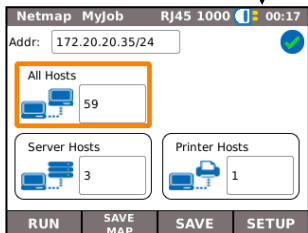

Network Testing over Copper